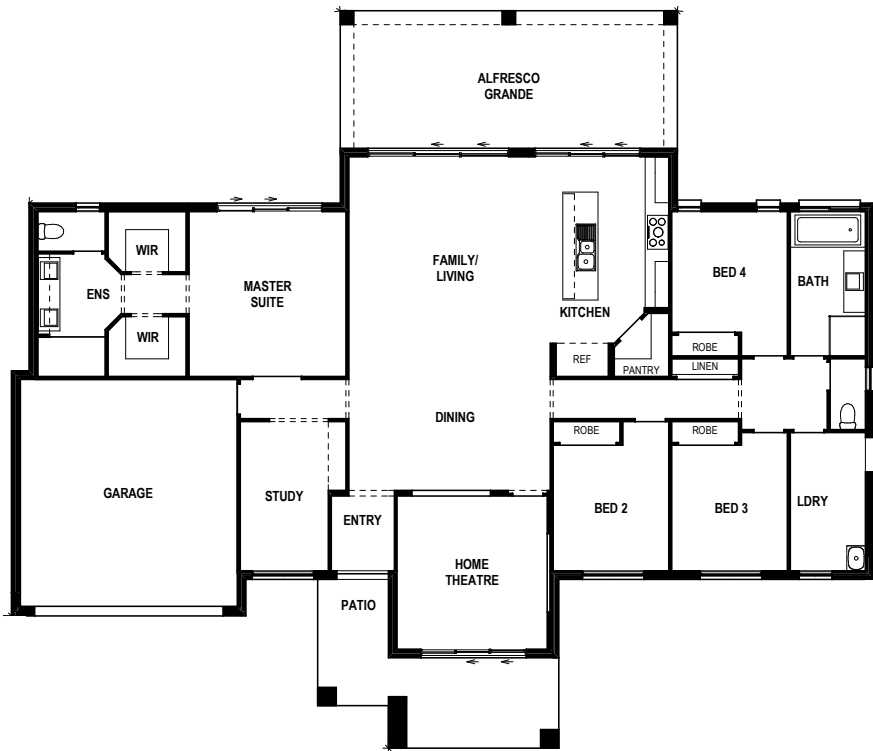

# HOUSE + LAND PACKAGE\*

SPLIT CONTRACT

**RADFORD -  
BRANXTON**

**\$700,500\***

LAND COST \$330,000

LOT 19 LOT SIZE 3,159m<sup>2</sup>

**LYNDHURST - NEXUS F**

**CALL NOW**  
**1300 555 382**

**mcDonald jones**  
YOUR HOME, YOUR DREAM